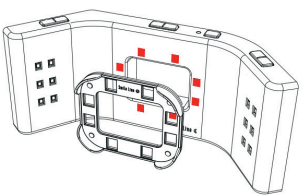

MDP with central LEDs at full power + polarizing filter, lateral LEDs off. With Flexipalette contrastor and retractors.