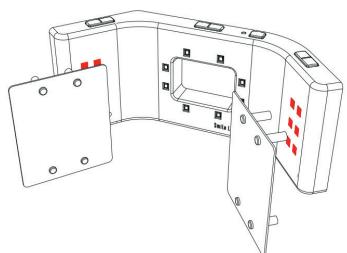

MDP with lateral LEDs at full power + diffusers, central LEDs off.
With Flexipalette contrastor and retractors.