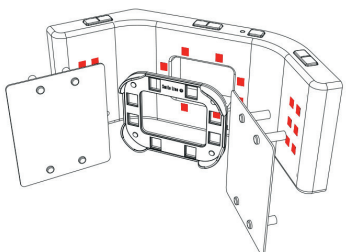

MDP with central LEDs at full power + polarizing filter, lateral LEDs at low power + diffusers. With Flexipalette contrastor and retractors.