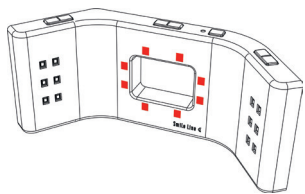

Smile Lite MDP can be considered as a "mini photo studio". It is equipped with three groups of LEDs (light emitting diodes); each group can be lit up individually, while you also have the possibility to set the power of illumination thanks to a dimmer (four different steps of power).

Three groups of LED lights

Smile Lite MDP with the three groups of LEDs that can be set up individually.

The back of Smile Lite MDP is equipped with a universal adaptor that is adjustable for any model of smartphone having a width between 55-85mm.

Smile Lite MDP with the adjustable universal adaptor that fits the big majority of smartphones.

Examples of the amazing possibilities with Smile Lite MDP and a smartphone

MDP with central LEDs at full power, lateral LEDs off.
With Flexipalette contrastor and retractors.