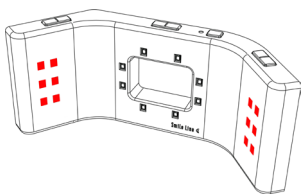

Smile Lite MDP can be considered as a "mini photo studio". It is equipped with three groups of LEDs (light emitting diodes); each group can be lit up individually, while you also have the possibility to set the power of illumination thanks to a dimmer (four different steps of power).

Three groups of LED lights

Smile Lite MDP with the three groups of LEDs that can be set up individually.

The back of Smile Lite MDP is equipped with a universal adaptor that is adjustable for any model of smartphone having a width between 55-85mm.

Smile Lite MDP with the adjustable universal adaptor that fits the big majority of smartphones.

Examples of the amazing possibilities with Smile Lite MDP and a smartphone

MDP with central LEDs at full power, lateral LEDs off.
With Flexipalette contrastor and retractors.